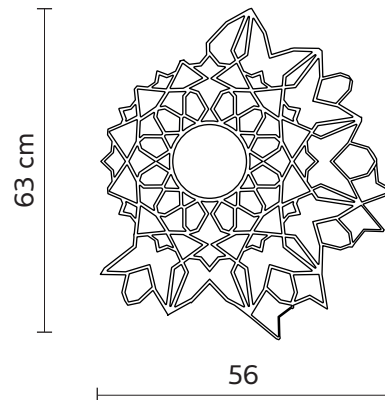

NOTREDAME suspension

Luca De Bona and Dario De Meo design

year 2016

TECHNICAL SHEET - SE130 2B INT

STRUCTURE "A"

material	resin/marble powder	
colour	natural	

CEILING CUP "E"

material	metal
colour	matt white

ELECTRICAL CABLE "C"

material	PVC	
colour	transparent	

ELECTRICAL SYSTEM

source	LED front 13w LED, 1520 lumen, 3000 K° backlit 2w, 175 lumen, 3000 K°
energy class	from A to A++

PACKAGING

nr. of collis	1
net weight/kg	8
gross weight/kg	
packaging/cm	76x69x22 (A) - 21x21x20 (kit led)

EMISSION OF LIGHT

one-directional

	direct
	filtered
	indirect
	none

CERTIFICATION

IEC	60598-1:2014
EN	60598-1:2015

IP rate	IP20
bulb	Kit LED equipped

COLLECTION

available also as wall lamp and ceiling lamp

SE1301BINT