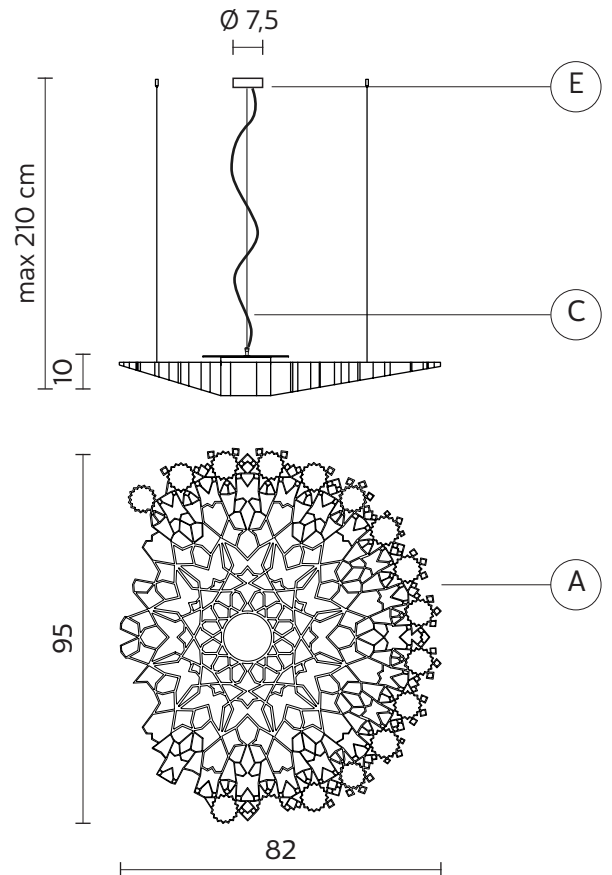

ELECTRICAL CABLE "C"

material	PVC	
colour	transparent	

ELECTRICAL SYSTEM

source	LED front 13w LED, 1520 lumen, 3000 K° backlit 2w, 175 lumen, 3000 K°
energy class	from A to A++

PACKAGING

nr. of collis	1
net weight/kg	13,5
gross weight/kg	
packaging/cm	108x95x22 (A) - 21x21x20 (kit LED)

EMISSION OF LIGHT

one-directional

	direct
	filtered
	indirect
	none

CERTIFICATION

IEC	60598-1:2014
EN	60598-1:2015

IP rate	IP20
bulb	Kit LED equipped

COLLECTION

available also as wall lamp and ceiling lamp