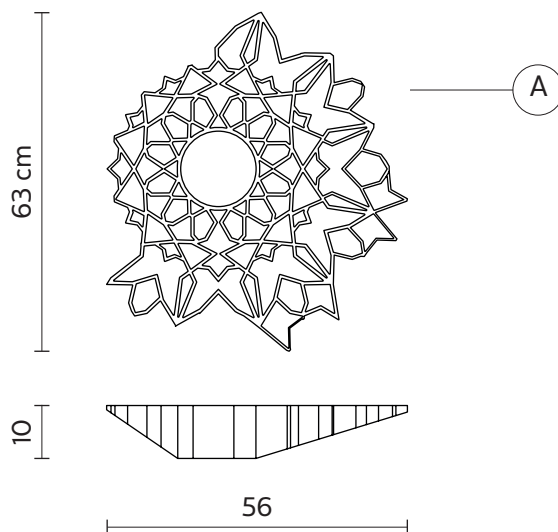

ELECTRICAL SYSTEM

source	LED front 17w LED, 2230 lumen, 3000K° backlit 2w, 175 lumen, 3000 K°
energy class	from A to A++

PACKAGING

nr. of collis	1
net weight/kg	6,50
gross weight/kg	
packaging/cm	76x69x22 (A) - 21x21x20 (kit led)

EMISSION OF LIGHT

unidirectional

	 direct
	 filtered
	 indirect
	 none

CERTIFICATION

IEC	60598-1:2014
EN	60598-1:2015

ip rate	IP20
bulb	Kit LED equipped

COLLECTION

available also as suspension and ceiling lamp