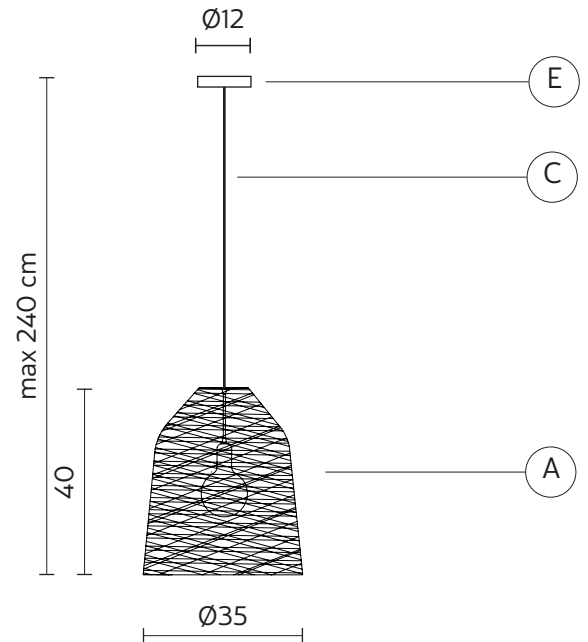

BLACK OUT suspension

Matteo Ugolini design

year 2015

TECHNICAL SHEET - SE101 1B INT

STRUCTURE "A"

material	fiberglass	
colour	white	

CEILING CUP "E"

material	metal
colour	matt white

ELECTRICAL CABLE "C"

material	PVC	
colour	transparent	

ELECTRICAL SYSTEM

socket	E27
source	max 1x53w
energy class	from E to A++

PACKAGING

nr. of collis	1
net weight/kg	1,3
gross weight/kg	1,8
packaging/cm	50x50x54

EMISSION OF LIGHT

one-directional

	direct
	filtered
	indirect
	none

CERTIFICATION

IEC	60598-1:2008
EN	60598-1:2008 + A11:2009

IP rate	IP20
bulb	optional

item number **700B**
decorative bulb
E27 - 25w - ≤ 60 lumen
class E