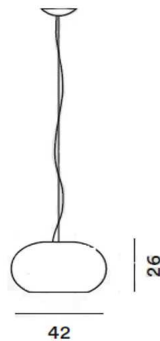

Weight
net kg: 1,00
gross kg: 1,00

Packaging
vol. m3: 1,000
n. boxes: 1

Bulbs
LED retrofit/fluoro 1x23W E27

LED included 20,3W 3000°K 2426 lm CRI>90
119 lm/W

Dimmable LED version's possible configurations: On-Off/Push/DALI

Certifications
IP 20

Energy Class
A+ A

Fluo, LED retrofit light bulbs not included

3