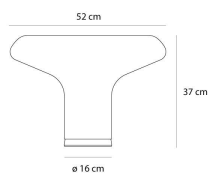

PRODUCT DATA SHEET

Lesbo

Body and diffuser in blown smoked Murano glass; base in polished metal.

Transparent
○

Table

△ CE E3 □ N/D° IP20

Watt	Luminous Flux (lm)	CCT	Color	Code	Product name
77W	1180lm	2900K	○	0054010A	Lesbo