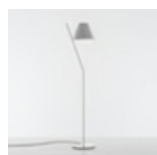

PRODUCT DATA SHEET

La Petite Floor

An archetypal lampshade balanced on a tilted stem. Simple elements, exquisitely combined into an amazing geometric composition, recall basic forms matched with different materials for technological reasons. Despite its plain and simple look, this lamp clearly conveys the skills of Artemide. The lampshade is a lightweight plastic volume closed by two diffusers that produce a pleasant soft direct and indirect light. The joint connects the lampshade with the aluminium stem on a minimal support. These simple elements are combined into a plain and elegant object, where the tilted stem is counterbalanced by the lampshade's volume. "La Petite walks on a wire, balancing between full and empty. There is no symmetry in its design, but there is order. A subtle harmony of elements disassembled, in equilibrium at the boundary between light and dark." Quaglio Simonelli

Black ● White ○

Floor

Watt	CCT	Color	Code	Product name
15 W	3000 K	●	1753030A	La Petite Floor - Black
		○	1753020A	La Petite Floor - White

Designers

› Quaglio Simonelli