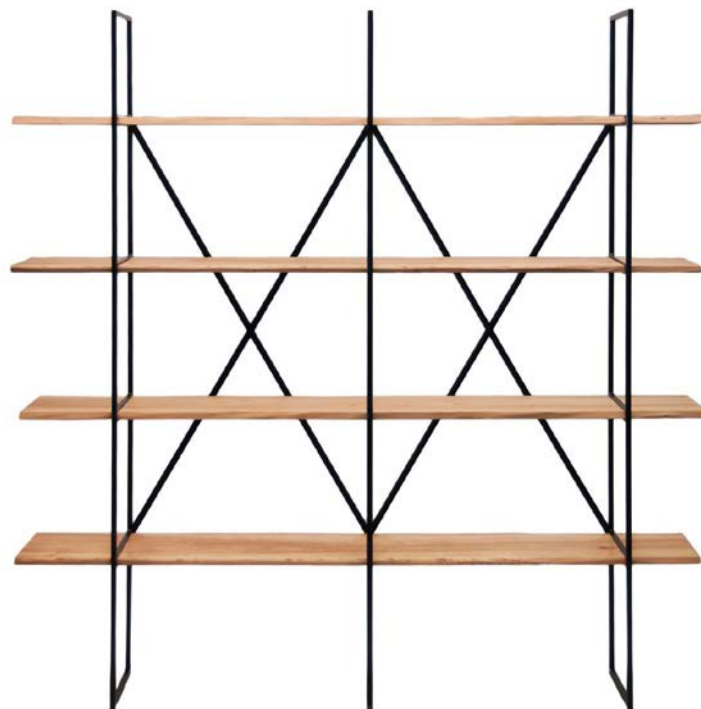

SLIM IRONY Bookcase

Design: Maurizio Peregalli

Frame: Copper black

Shelves: Solid wood

Dimensions: 190 x 35 x H 190 cm

Frame Finishes

Copper black

Shelves Finishes

Solid Wood