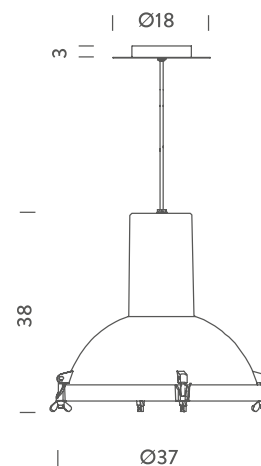

E27 FLUO/LED/HALO IP30

LAMPING

Source	E27 bulb
Total power	150W
Emission	direct, spot
Switching	dimnable, according to bulb
Tension	230V
Ip class	30
Materials	aluminium
Notes	cable lenght 3m

Codes

PRJ EDW 51
PRJ EWS 51
PRJ EMS 51

Structure/Diffuser

night blue/sanded
white sand/sanded
moka/sanded

PACKAGE

Package 01 50x50x50 cm / Gross weight: 5 Kg

Certificazioni