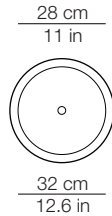

Apparecchio di illuminazione da smaltire secondo la direttiva EU 2002/96/EC
This lamp must be disposed in conformity with the EU directive 2002/96/EC

DIMENSIONI - DIMENSIONS

Front view

Top view

IMBALLO - PACKAGING

Volume: 0.027 m³ / 0.938 ft³
Gross weight: 1.5 kg / 3.4 lbs

Volume: 0.034 m³ / 1.212 ft³
Gross weight: 1.4 kg / 3.0 lbs

MATERIALI E FINITURE - MATERIALS AND FINISHINGS

paralume
shade

bianco - white

struttura
structure