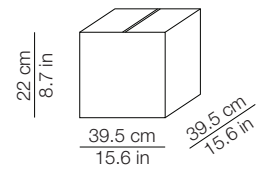

Apparecchio di illuminazione da smaltire secondo la direttiva EU 2002/96/EC
This lamp must be disposed in conformity with the EU directive 2002/96/EC

DIMENSIONI - DIMENSIONS

Front view

Top view

IMBALLO - PACKAGING

Volume: 0.027 m³ / 0.938 ft³
Gross weight: 1.5 kg / 3.4 lbs

Volume: 0.034 m³ / 1.212 ft³
Gross weight: 1.4 kg / 3.0 lbs

MATERIALI E FINITURE - MATERIALS AND FINISHINGS

paralume
shade

bianco - white

struttura
structure