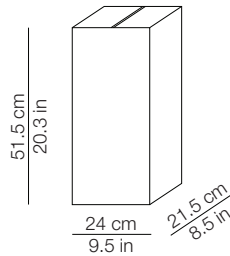

Apparecchio di illuminazione da smaltire secondo la direttiva EU 2002/96/EC
This lamp must be disposed in conformity with the EU directive 2002/96/EC

DIMENSIONI - DIMENSIONS

Front view

Top view

IMBALLO - PACKAGING

Volume: 0.027 m³ / 0.938 ft³
Gross weight: 1.5 kg / 3.4 lbs

Volume: 0.034 m³ / 1.212 ft³
Gross weight: 1.4 kg / 3.0 lbs

MATERIALI E FINITURE - MATERIALS AND FINISHINGS

paralume
shade

bianco - white

struttura
structure