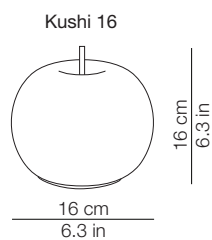

DIMENSIONI - DIMENSIONS

IMBALLO - PACKAGING

Volume: 0.068 m³ / 2.396 ft³
Gross weight: 3.2 kg / 7.1 lbs

Volume: 0.012 m³ / 0.411 ft³
Gross weight (Kushi): 0.8 kg / 1.8 lbs
Gross weight (Kushi Led): 1.3 kg / 2.8 lbs

DIMENSIONI - DIMENSIONS

IMBALLO - PACKAGING

Volume: 0.011 m³ / 0.380 ft³
Gross weight: 0.9 kg / 1.9 lbs

Volume: 0.005 m³ / 0.174 ft³
Gross weight: 0.3 kg / 0.7 lbs

MATERIALI E FINITURE - MATERIALS AND FINISHINGS