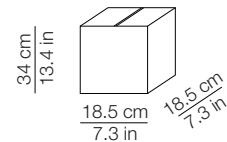

DIMENSIONI - DIMENSIONS

IMBALLO - PACKAGING

Volume: 0.068 m³ / 2.396 ft³
Gross weight: 3.2 kg / 7.1 lbs

Volume: 0.012 m³ / 0.411 ft³
Gross weight (Kushi): 0.8 kg / 1.8 lbs
Gross weight (Kushi Led): 1.3 kg / 2.8 lbs

DIMENSIONI - DIMENSIONS

IMBALLO - PACKAGING

Volume: 0.011 m³ / 0.380 ft³
Gross weight: 0.9 kg / 1.9 lbs

Volume: 0.005 m³ / 0.174 ft³
Gross weight: 0.3 kg / 0.7 lbs

MATERIALI E FINITURE - MATERIALS AND FINISHINGS