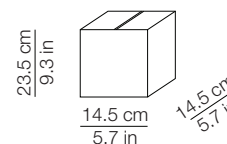

DIMENSIONI - DIMENSIONS

IMBALLO - PACKAGING

Volume: 0.068 m³ / 2.396 ft³
Gross weight: 3.2 kg / 7.1 lbs

Volume: 0.012 m³ / 0.411 ft³
Gross weight (Kushi): 0.8 kg / 1.8 lbs
Gross weight (Kushi Led): 1.3 kg / 2.8 lbs

DIMENSIONI - DIMENSIONS

IMBALLO - PACKAGING

Volume: 0.011 m³ / 0.380 ft³
Gross weight: 0.9 kg / 1.9 lbs

Volume: 0.005 m³ / 0.174 ft³
Gross weight: 0.3 kg / 0.7 lbs

MATERIALI E FINITURE - MATERIALS AND FINISHINGS