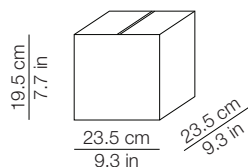

DIMENSIONI - DIMENSIONS

IMBALLO - PACKAGING

Volume: 0.068 m³ / 2.396 ft³
Gross weight: 3.2 kg / 7.1 lbs

Volume: 0.012 m³ / 0.411 ft³
Gross weight (Kushi): 0.8 kg / 1.8 lbs
Gross weight (Kushi Led): 1.3 kg / 2.8 lbs

DIMENSIONI - DIMENSIONS

IMBALLO - PACKAGING

Volume: 0.011 m³ / 0.380 ft³
Gross weight: 0.9 kg / 1.9 lbs

Volume: 0.005 m³ / 0.174 ft³
Gross weight: 0.3 kg / 0.7 lbs

MATERIALI E FINITURE - MATERIALS AND FINISHINGS