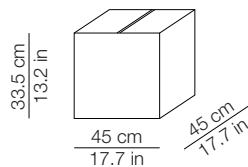

DIMENSIONI - DIMENSIONS

IMBALLO - PACKAGING

Volume: 0.068 m³ / 2.396 ft³
Gross weight: 3.2 kg / 7.1 lbs

Volume: 0.012 m³ / 0.411 ft³
Gross weight (Kushi): 0.8 kg / 1.8 lbs
Gross weight (Kushi Led): 1.3 kg / 2.8 lbs

DIMENSIONI - DIMENSIONS

IMBALLO - PACKAGING

Volume: 0.011 m³ / 0.380 ft³
Gross weight: 0.9 kg / 1.9 lbs

Volume: 0.005 m³ / 0.174 ft³
Gross weight: 0.3 kg / 0.7 lbs

MATERIALI E FINITURE - MATERIALS AND FINISHINGS