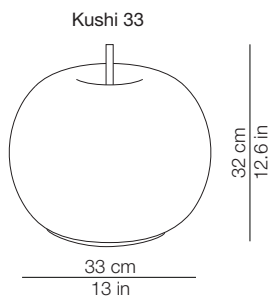

DIMENSIONI - DIMENSIONS

IMBALLO - PACKAGING

Volume: 0.068 m³ / 2.396 ft³
Gross weight: 3.2 kg / 7.1 lbs

Volume: 0.012 m³ / 0.411 ft³
Gross weight (Kushi): 0.8 kg / 1.8 lbs
Gross weight (Kushi Led): 1.3 kg / 2.8 lbs

DIMENSIONI - DIMENSIONS

IMBALLO - PACKAGING

Volume: 0.011 m³ / 0.380 ft³
Gross weight: 0.9 kg / 1.9 lbs

Volume: 0.005 m³ / 0.174 ft³
Gross weight: 0.3 kg / 0.7 lbs

MATERIALI E FINITURE - MATERIALS AND FINISHINGS