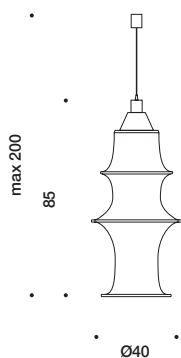

misure in cm / dimension in cm

MODELLI / MODELS

Falkland 85
 versione ignifuga / fireproof version

CODE

DM2040C00
DM2040C00I

RICAMBI / REPLACEMENT

maglia / fabric+hoops
 maglia ignifuga / fireproof fabric
 parte elettrica / electric body

CODE

DS2040CCRC
DS2040CCRCI
DS2040RIF

IP20

FAMILY

MATERIALI / MATERIAL:

. struttura : alluminio naturale / structure : natural aluminium
 . diffusore : maglia elastica / diffuser : elastic fabric

LAMPING

	η lamping Lm/W	R	η lamp Lm/W
30 W : 1 x 30 W (E27) FBT	64	58%	37
max 52 W (E27) FBT			