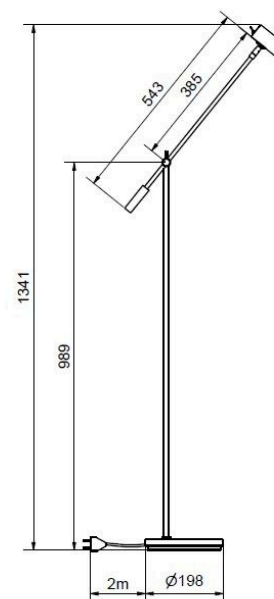

CATO FLOOR LAMP DIMMABLE 120CM

Cato is an elegant tribute to our Scandinavian heritage, where minimalist design meets high-quality, carefully selected materials. The new colors, inspired by modern trends, have been meticulously crafted to harmonize with the natural color palette that characterizes Nordic design. For over a decade, Cato has brought the light from Varberg into Nordic homes, and now it's your turn to experience its timeless beauty. The collection offers a versatile range of floor lamps, spotlights, table, and wall lamps that elevate any room. Cato – a perfect combination of style, functionality, and Nordic elegance. With adjustable height from 100 to 133.9 cm, a lampshade diameter of 4 cm, and a sturdy lamp base of 19.8 cm, Cato seamlessly blends form and function. The cord length is 2 meters, and the switch is conveniently placed on the shade. The socket is GU4/MR11, and the light source is not included.

Article Number	3753526
Socket	GU4/MR11
Class	KL II
IP Class	20
Max Wattage	5
Kelvin	-
Height	1341
Width	-
Length	-
Diameter	40
Lumen	-
Cable Color	Black
Cable Length	2

BELID

Dimmable	Yes
Bulb Included	No