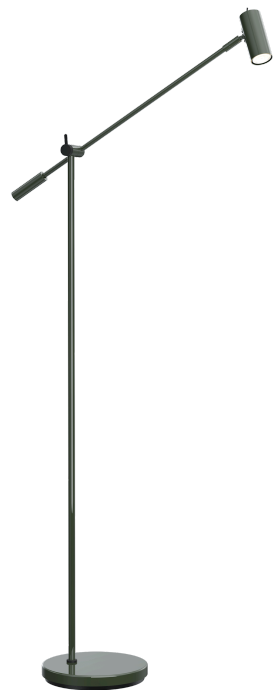

CATO FLOOR LAMP DIMMABLE 120CM

Cato is an elegant tribute to our Scandinavian heritage, where minimalist design meets high-quality, carefully selected materials. The new colors, inspired by modern trends, have been meticulously crafted to harmonize with the natural color palette that characterizes Nordic design. For over a decade, Cato has brought the light from Varberg into Nordic homes, and now it's your turn to experience its timeless beauty. The collection offers a versatile range of floor lamps, spotlights, table, and wall lamps that elevate any room. Cato – a perfect combination of style, functionality, and Nordic elegance. With adjustable height from 100 to 133.9 cm, a lampshade diameter of 4 cm, and a sturdy lamp base of 19.8 cm, Cato seamlessly blends form and function. The cord length is 2 meters, and the switch is conveniently placed on the shade. The socket is GU4/MR11, and the light source is not included.

Article Number	3753526
Socket	GU4/MR11
Class	KL II
IP Class	20
Max Wattage	5
Kelvin	-
Height	1341
Width	-
Length	-
Diameter	40
Lumen	-
Cable Color	Black
Cable Length	2

BELID

Dimmable	Yes
Bulb Included	No