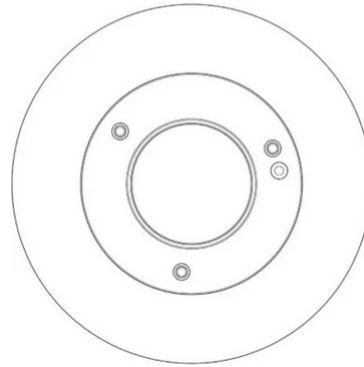

Maggiolone

2700K

Emiliana Martinelli

colors

Typology Ceiling

Utilisation Indoor

230V 26 W 3200 lm

diffuse light

A diffused-light lamp for LED light source. Painted aluminum structure. White frost methacrylate diffuser. Dimmable electronic driver integrated in the lamp body. Also available in the hanging version, in two sizes.

Family	Maggiolone
Typology	Ceiling
Utilisation	Indoor

Dimensions

Height	14,7 cm
Diameter	60 cm
Weight	3.8 Kg

Materials

Structure	aluminium	Diffuser	methacrylate
-----------	-----------	----------	--------------

Photometric curves

Colour variant code

2891/DIM/2700/BI

●
White

2891/DIM/2700/NE

●
Black

2891/DIM/2700/GI

●
Yellow