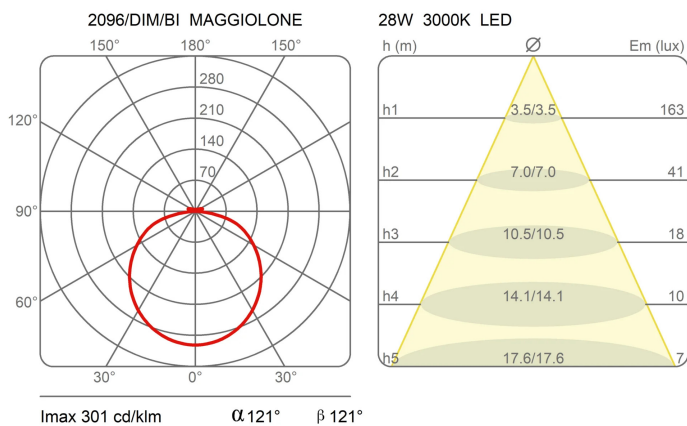

Family	Maggiolone
Typology	Ceiling
Utilisation	Indoor

Dimensions

Height	14,7 cm
Diameter	60 cm
Weight	3.8 Kg

Materials

Structure	aluminium	Diffuser	methacrylate
-----------	-----------	----------	--------------

Photometric curves

Colour variant code

2891/DIM/2700/BI

●
White

2891/DIM/2700/NE

●
Black

2891/DIM/2700/GI

●
Yellow