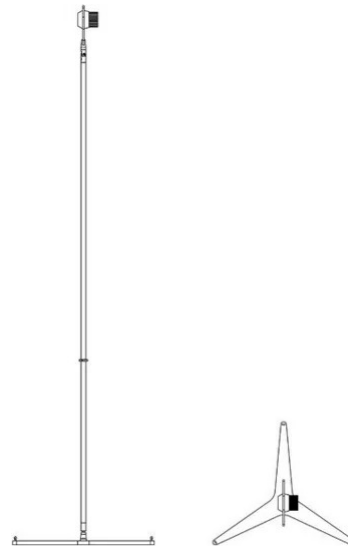

## Y3

Simon Schmitz

colors

Typology Floor  
Utilisation Indoor

24V 13 W 1950 lm

direct light

indirect light

A dynamic floor lamp with direct/indirect light. Thanks to the three guy wires fixed on the lamp body and connected to the three springs present at the triangular base, the lamp can be tilted in any direction, always remaining perfectly balanced. The aluminum swivel LED light source reflector with swivel joint allows directing the light in any position. Dimmable driver on the plug 24V, dimmable.

Family Y3  
 Typology Floor  
 Utilisation Indoor

**Dimensions**

Height 200 cm  
 Diameter 45 (base) cm  
 Power supply cable length 50+200 cm  
 Weight 6.5 Kg

**Materials**

Structure aluminium Base iron

Voltage	24V	Watt	13 W
Power unit	Included	Lumen	1950 lm
Mounting Power Supply	External	CRI	>80
Power supply	Electronic plug-in power supply	Duration	50000 h
Dimming	Dimmer on the cable	CCT	3000 K
		Energy class	D