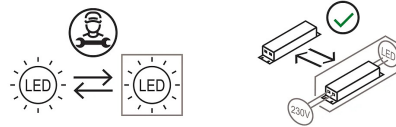

Certifications

EcoLabel