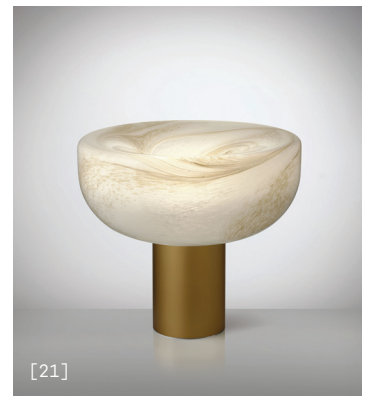

AELLA T 45 - INDOOR

Toso & Massari, 2023

LEUCOS

Discover more

REPLACEABLE LED

TECHNICAL SHEET	
MATERIALS	Diffuser: Blown Glass Structure: Metal
DIMENSIONS	Diffuser: Ø45 cm H19,3 cm [Ø17 3/4" H7 1/2"] Base: Ø14 cm H21,3 cm [Ø5 1/2" H8 3/8"] Cable lenght: 200 cm [78 3/4"]
LIGHT SOURCE	LED 1 X 16,6W 2624lm (nominal) 3000K CRI≥90 LED 1 X 16,6W 2461lm (nominal) 2700K CRI≥90
DIMMING PROTOCOL	Dimmer on cord
MARKING	DRY LOCATION
WEIGHT	Net Weight: 8,3kg

DIFFUSER

Transparent
with White
Spot

Shaded
Burgundy

Smoke Grey

STRUCTURE

Matte white

Matte Black

Matte Bronze

DIFFUSER

Transparent
"Pulegoso"
with metal
powder
inclusion

Shaded White

White Shaded
Pink

Alabaster with
Brush Strikes

COLOR FINISHES ON REQUEST - FINITURE SU RICHIESTA