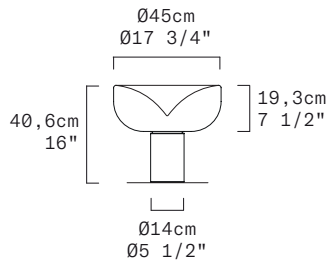

AELLA T 45 - INDOOR

Toso & Massari, 2023

LEUCOS

Discover more

REPLACEABLE LED

TECHNICAL SHEET	
MATERIALS	Diffuser: Blown Glass Structure: Metal
DIMENSIONS	Diffuser: Ø45 cm H19,3 cm [Ø17 3/4" H7 1/2"] Base: Ø14 cm H21,3 cm [Ø5 1/2" H8 3/8"] Cable lenght: 200 cm [78 3/4"]
LIGHT SOURCE	LED 1 X 16,6W 2624lm (nominal) 3000K CRI≥90 LED 1 X 16,6W 2461lm (nominal) 2700K CRI≥90
DIMMING PROTOCOL	Dimmer on cord
MARKING	DRY LOCATION
WEIGHT	Net Weight: 8,3kg