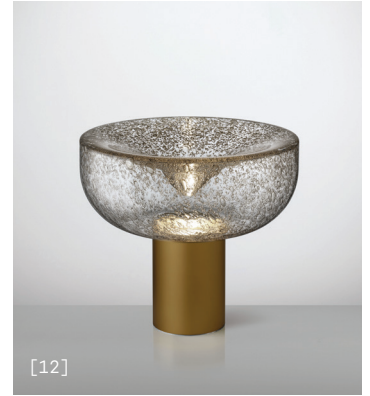

AELLA T 45 - INDOOR

Toso & Massari, 2023

LEUCOS

Discover more

REPLACEABLE LED

TECHNICAL SHEET	
MATERIALS	Diffuser: Blown Glass Structure: Metal
DIMENSIONS	Diffuser: Ø45 cm H19,3 cm [Ø17 3/4" H7 1/2"] Base: Ø14 cm H21,3 cm [Ø5 1/2" H8 3/8"] Cable lenght: 200 cm [78 3/4"]
LIGHT SOURCE	LED 1 X 16,6W 2624lm (nominal) 3000K CRI≥90 LED 1 X 16,6W 2461lm (nominal) 2700K CRI≥90
DIMMING PROTOCOL	Dimmer on cord
MARKING	DRY LOCATION
WEIGHT	Net Weight: 8,3kg

ON REQUEST

DIMMING PROTOCOL	Dimmer on cord	
FINISH (DIFFUSER + STRUCTURE)	Source	STRUCTURE
[10] [11] [12] Transparent "Pulegoso" with metal powder inclusion	LED 3000K LED 2700K	Matte White Matte Black Matte Bronze
[13] [14] [15] Shaded White	LED 3000K LED 2700K	Matte White Matte Black Matte Bronze
[16] [17] [18] White Shaded Pink	LED 3000K LED 2700K	Matte White Matte Black Matte Bronze
[19] [20] [21] Alabaster with Brush Strikes	LED 3000K LED 2700K	Matte White Matte Black Matte Bronze

DIFFUSER

Transparent
with White
Spot

Shaded
Burgundy

Smoke Grey

STRUCTURE

Matte white

Matte Black

Matte Bronze

DIFFUSER

Transparent
"Pulegoso"
with metal
powder
inclusion

Shaded White

White Shaded
Pink

Alabaster with
Brush Strikes

COLOR FINISHES ON REQUEST - FINITURE SU RICHIESTA