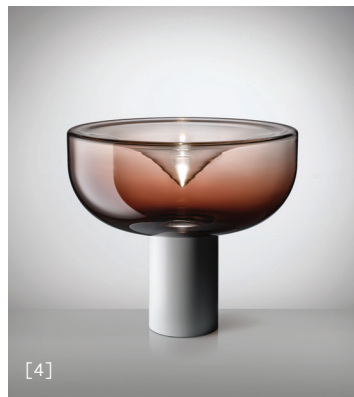

AELLA T 45 - INDOOR

Toso & Massari, 2023

LEUCOS

Discover more

REPLACEABLE LED

TECHNICAL SHEET	
MATERIALS	Diffuser: Blown Glass Structure: Metal
DIMENSIONS	Diffuser: Ø45 cm H19,3 cm [Ø17 3/4" H7 1/2"] Base: Ø14 cm H21,3 cm [Ø5 1/2" H8 3/8"] Cable lenght: 200 cm [78 3/4"]
LIGHT SOURCE	LED 1 X 16,6W 2624lm (nominal) 3000K CRI≥90 LED 1 X 16,6W 2461lm (nominal) 2700K CRI≥90
DIMMING PROTOCOL	Dimmer on cord
MARKING	DRY LOCATION
WEIGHT	Net Weight: 8,3kg

ON REQUEST

DIMMING PROTOCOL	Dimmer on cord	
FINISH (DIFFUSER + STRUCTURE)	Source	STRUCTURE
[10] [11] [12] Transparent "Pulegoso" with metal powder inclusion	LED 3000K LED 2700K	Matte White Matte Black Matte Bronze
[13] [14] [15] Shaded White	LED 3000K LED 2700K	Matte White Matte Black Matte Bronze
[16] [17] [18] White Shaded Pink	LED 3000K LED 2700K	Matte White Matte Black Matte Bronze
[19] [20] [21] Alabaster with Brush Strikes	LED 3000K LED 2700K	Matte White Matte Black Matte Bronze

DIFFUSER

Transparent
with White
Spot

Shaded
Burgundy

Smoke Grey

STRUCTURE

Matte white

Matte Black

Matte Bronze

DIFFUSER

Transparent
"Pulegoso"
with metal
powder
inclusion

Shaded White

White Shaded
Pink

Alabaster with
Brush Strikes

COLOR FINISHES ON REQUEST - FINITURE SU RICHIESTA