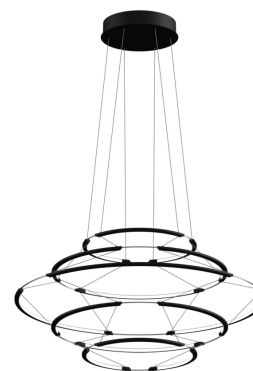

DROP 5

Arihiro Miyake

Instinct and constant design diligence in a collection that is the outcome of a sophisticated lighting engineering. A clear lines chandelier combined with an extremely slim aluminium structure for a soft echo of strong and diffused light. Each profile and connector is linked through a miniaturised connection for a unique result of suspended lightness.

2700K

LAMPING

Source	linear LED
Total power	35W
Emission	diffused
Switching	1-10V
Tension	110-240V
Color temperature	2700K
Luminous flux	3350lm (nominal flux)
Typ CRI	90
Dimensions	ø70x33cm
Notes	total height 33cm, cable length 2,5m, TRIAC VERSION on request
Net lamp weight	1,5kg kg

70

4,5

Ø22

33±2

DROP 5 - 2 / 2