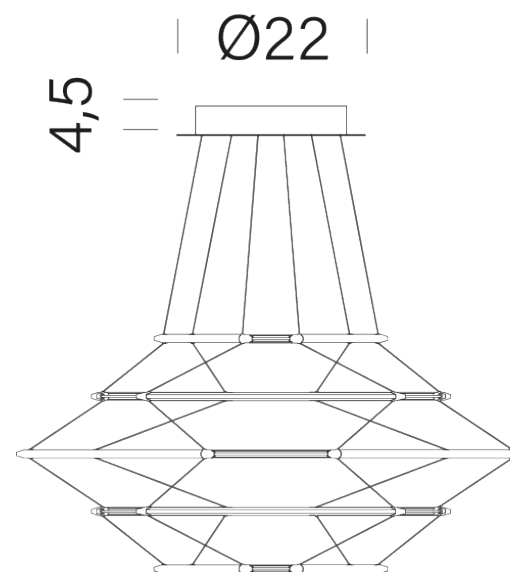

2700K

LAMPING

Source	linear LED
Total power	35W
Emission	diffused
Switching	1-10V
Tension	110-240V
Color temperature	2700K
Luminous flux	3350lm (nominal flux)
Typ CRI	90
Dimensions	ø70x33cm
Notes	total height 33cm, cable length 2,5m, TRIAC VERSION on request
Net lamp weight	1,5kg kg

Codes

DRP LNN 51
DRP LDD 51
DRP LGG 51

Structure

black
satin silver
satin gold

PACKAGE

Package 01

Dimension: 110X110X60 cm

Certificazioni

70

4,5

Ø22

33±2

DROP 5 - 2 / 2