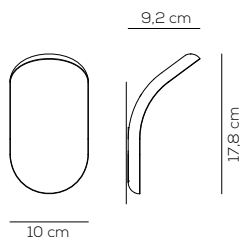

## AP LIK

kg 0,5 m³ 0,02

LIK INDOOR

Type	Article	Colours	Code End	Source
AP	LIK XXX	BC wrinkled white	XX	LED 16W - diffused beam 3000K* 2700K upon request
		BR matt bronze		
		NI matt nickel		

220-240VAC **LED** ~1545 lm\* 97 lm/W\*