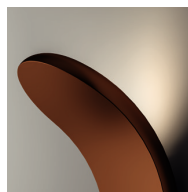

# Lik

S. & R. Cornelissen

Lampada da parete in alluminio disponibile in tre colori. Sorgente luminosa a LED integrato dimmerabile.

*Aluminium wall lamp available in three colours. Built-in dimmable LED.*

COLOURS

wrinkled white

matt bronze

matt nickel

## AP LIK

kg 0,5 m³ 0,02

LIK INDOOR

Type	Article	Colours	Code End	Source
AP	LIK XXX	BC wrinkled white	XX	LED 16W - diffused beam 3000K* 2700K upon request
		BR matt bronze		
		NI matt nickel		

220-240VAC **LED** ~1545 lm\* 97 lm/W\*