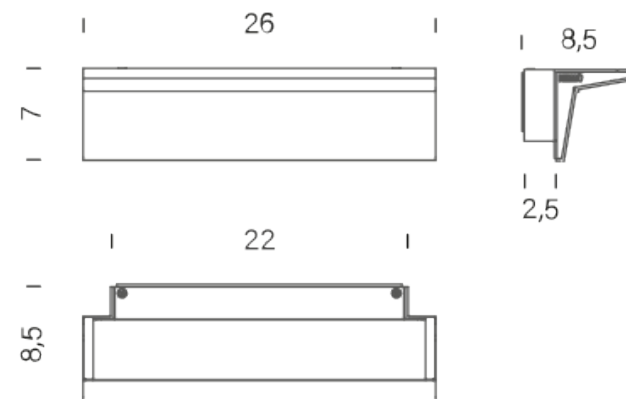

IP44 | 2700K

LAMPING

Source	linear LED
Total power	30W
Emission	indirect
Switching	dimnable TRIAC
Tension	230V
Color temperature	2700K
Luminous flux	3000lm
Typ CRI	85
IP class	44
Dimensions	26x8,5x7cm
Materials	Aluminum + PC/ABS
Net lamp weight	1 kg

Codes

ZEN LN2 33
ZEN LW2 33

Structure/Diffuser

black/opal
white/opal

PACKAGE

Package 01

Dimension: 15x15x35 cm / Gross weight: 1,5 kg

Certificazioni

IP44 | 3000K

LAMPING

Source	linear LED
Total power	30W
Emission	indirect
Switching	dimnable TRIAC
Tension	230V
Color temperature	3000K
Luminous flux	3000lm
Typ CRI	85
IP class	IP44
Dimensions	26x8,5x7cm
Materials	Aluminum + PC/ABS
Net lamp weight	1 kg

Codes

ZEN LNW 33
ZEN LWW 33

Structure/Diffuser

black/opal
white/opal

PACKAGE

Package 01

Dimension: 15x15x35 cm / Gross weight: 1,5 kg

Certificazioni