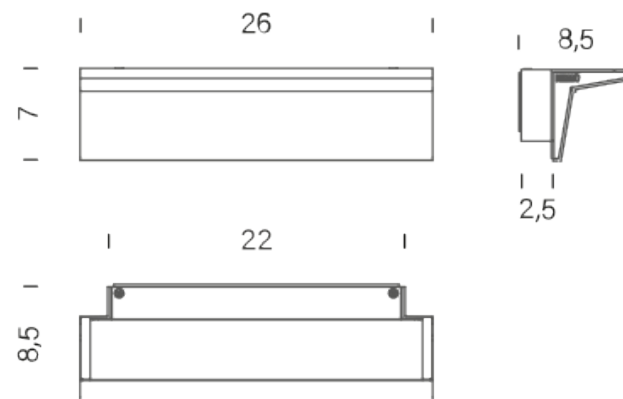

IP20 | 2700K

LAMPING

Source	linear LED
Total power	30W
Emission	indirect
Switching	dimnable TRIAC
Tension	230V
Color temperature	2700K
Luminous flux	3000lm
Typ CRI	85
IP class	20
Dimensions	26x8,5x7cm
Materials	Aluminum + PC/ABS
Net lamp weight	1 kg

IP20 | 3000K

LAMPING

Source	linear LED
Total power	30W
Emission	indirect
Switching	dimnable TRIAC
Tension	230V
Color temperature	3000K
Luminous flux	3000lm
Typ CRI	85
IP class	20
Dimensions	26x8,5x7cm
Materials	Aluminum + PC/ABS
Net lamp weight	1 kg

Codes

ZEN LWW 31
ZEN LNW 31

Structure/Diffuser

white/opal
black/opal

PACKAGE

Package 01

Dimension: 15x15x35 cm / Gross weight: 1,5 kg

Certificazioni

IP44 | 2700K

LAMPING

Source	linear LED
Total power	30W
Emission	indirect
Switching	dimnable TRIAC
Tension	230V
Color temperature	2700K
Luminous flux	3000lm
Typ CRI	85
IP class	44
Dimensions	26x8,5x7cm
Materials	Aluminum + PC/ABS
Net lamp weight	1 kg