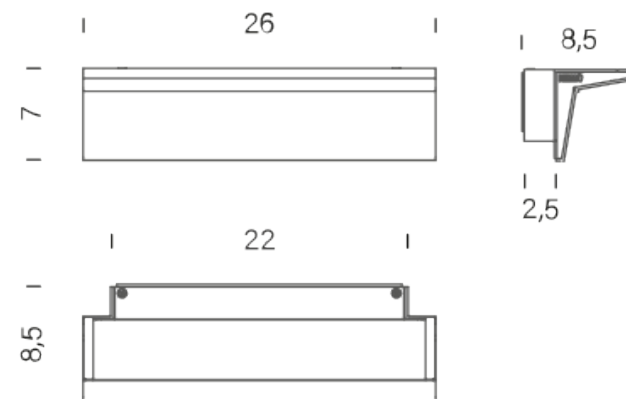

IP20 | 2700K

LAMPING

Source	linear LED
Total power	30W
Emission	indirect
Switching	dimnable TRIAC
Tension	230V
Color temperature	2700K
Luminous flux	3000lm
Typ CRI	85
IP class	20
Dimensions	26x8,5x7cm
Materials	Aluminum + PC/ABS
Net lamp weight	1 kg

Codes

ZEN LW2 31
ZEN LN2 31

Structure/Diffuser

white/opal
black/opal

PACKAGE

Package 01

Dimension: 15x15x35 cm / Gross weight: 1,5 kg

Certificazioni

IP20 | 3000K

LAMPING

Source	linear LED
Total power	30W
Emission	indirect
Switching	dimnable TRIAC
Tension	230V
Color temperature	3000K
Luminous flux	3000lm
Typ CRI	85
IP class	20
Dimensions	26x8,5x7cm
Materials	Aluminum + PC/ABS
Net lamp weight	1 kg

IP44 | 2700K

LAMPING

Source	linear LED
Total power	30W
Emission	indirect
Switching	dimnable TRIAC
Tension	230V
Color temperature	2700K
Luminous flux	3000lm
Typ CRI	85
IP class	44
Dimensions	26x8,5x7cm
Materials	Aluminum + PC/ABS
Net lamp weight	1 kg