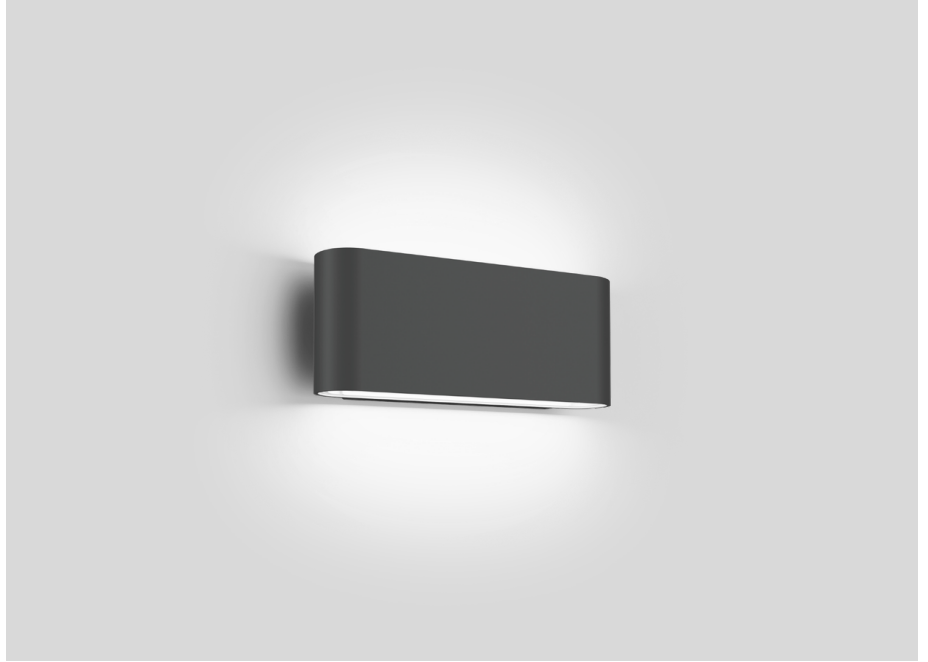

WEVER & DUCRÉ
LIGHTING

KIOSK 1.0

707174A2

Project

Type

Notes

Quantity

Date

GENERAL

Wall , Surface

Anthracite Grey

RAL 7016 ^a

IP65

Exterior

Total 900 lm

LED

2700 K

OPTICAL

Beam angle 110°

ELECTRICAL

incl. driver

220 - 240 V

Total connected power 12.0 W

Class 1

PHYSICAL

Length 150 mm

Width 40 mm

Height 60 mm

0.49 kg

^a Color may deviate slightly due to production conditions.

Rectangular wall surface luminaire made from aluminium; rounded edges; surface Anthracite Grey; powder coated; matt texture; RAL 7016; up and down light emission; PCB; beam angle 110°; light colour 2700 K; CRI \geq 90; 220 - 240 V; degree of protection IP65; PC1; driver included; light source not replaceable; control gear replaceable by end-user;