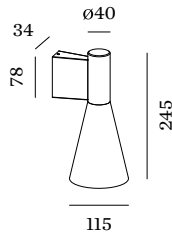

GENERAL

Wall , Surface

Gold + Black Matt

IP20

Interior

Indirect 0 lm

Direct 340^a to 350^b lm

Total 340^a to 350^b lm

100 - 240 V

LED Inset 6.5 W

Class 1

PHYSICAL

Diameter 115 mm

Height 245 mm

0.36 kg

^a PAR16 LAMP 2700K CRI90

^b PAR16 LAMP 3000K CRI90

Wall surface luminaire made from die-cast aluminium; surface Gold + Black Matt wet painted; matt texture; up or down light emission; lamp socket GU10; lamp type PAR16; max. 12W; 100 - 240 V; degree of protection IP20; PC1; lamp not included;

LIGHT DISTRIBUTION

WEVER & DUCRÉ
LIGHTING

ODREY WALL 1.5

387320GB0

LAMPS

PAR16 LED Lamp

TYPE	COLOUR	Ø·H (MM)	ORDERCODE
2700K >90 CRI GU10	Black	ø50·60	9 0 1 2 2 8 B 3
3000K >90 CRI GU10	Black	ø50·60	9 0 1 2 2 8 B 5
2700K >90 CRI GU10	White	ø50·60	9 0 1 2 2 8 W 3
3000K >90 CRI GU10	White	ø50·60	9 0 1 2 2 8 W 5
2700K >80 CRI GU10	Silver	ø50·60	9 0 5 2 2 7 S 2
3000K >80 CRI GU10	Silver	ø50·60	9 0 5 2 2 7 S 4