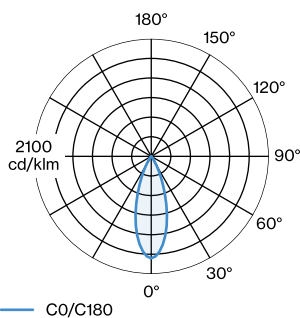

LIGHT DISTRIBUTION