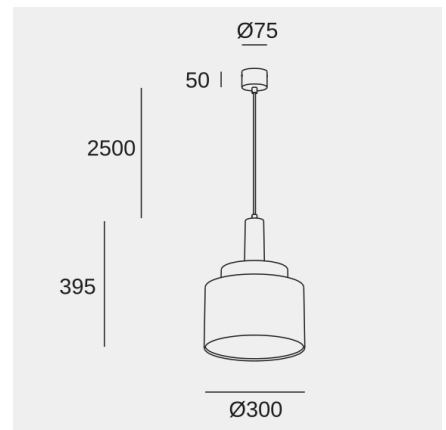

### Technical features

Luminaire total power: 15W  
 Lens / reflector angle: FLOOD 81°  
 Structure material: Aluminium  
 Structure finish: Multi-coloured  
 Recommended light bulb: E27  
 Voltage / frequency: 100-240V/50-60Hz  
 Power Factor: NULL  
 Warranty: 5 años  
 Easily recyclable luminaire

### Luminotechnic features

Luminance C0°G65°: 568  
 Luminance C90°G65°: 568

Lampholder	Quantity	Light source power (W)	Correlated Colour Temperature (CCT)
E27	1	Max. power 15W	-

Image may not match reference. LedsC4 reserves the right to amend any of the product's components. The data related to flux, power and colour temperature may be subject to changes made by the manufacturer.

### Logistics

x 1

Packaging: 520mm x 530mm x  
540mm