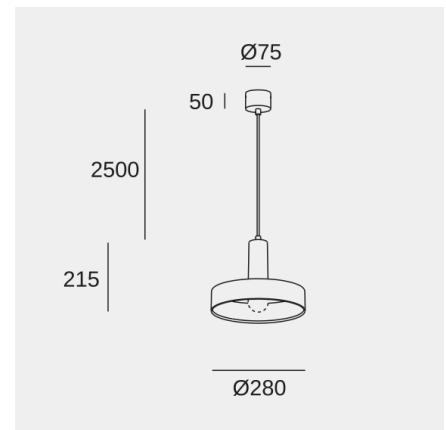

Keops 1 Body Tiny

Pendant Keops 1 Body Tiny E27 15 Grey white 576lm

Technical features

Luminaire total power: 15W
 Lens / reflector angle: HORIZONTAL 124°
 Structure material: Aluminium
 Structure finish: Grey white
 Recommended light bulb: E27
 Voltage / frequency: 100-240V/50-60Hz
 Power Factor: NULL
 Warranty: 5 años
 Easily recyclable luminaire

Luminotechnic features

Luminance C0°G65°: 1020
 Luminance C90°G65°: 1020

Lampholder	Quantity	Light source power (W)	Correlated Colour Temperature (CCT)
E27	1	Max. power 15W	-

Image may not match reference. LedsC4 reserves the right to amend any of the product's components. The data related to flux, power and colour temperature may be subject to changes made by the manufacturer.

Keops 1 Body Tiny

Pendant Keops 1 Body Tiny E27 15 Grey white 576lm

Logistics

x 1

Packaging: 350mm x 355mm x
260mm

Image may not match reference. LedsC4 reserves the right to amend any of the product's components. The data related to flux, power and colour temperature may be subject to changes made by the manufacturer.