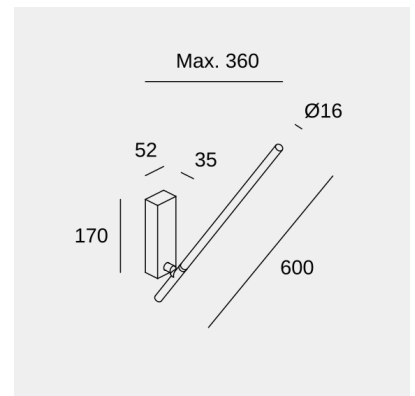

### Technical features

- Luminaire total power: 14.1W
- Real lumens: 428
- Real lm/W: 30
- Correlated Colour Temperature (CCT): LED warm-white 3000K
- Lens / reflector angle: HORIZONTAL 125°
- Structure material: Steel, Aluminium
- Structure finish: Black
- Diffuser material: Polycarbonate
- Diffuser finish: Opal
- Driver Brand: HEP
- Voltage / frequency: 220-240V/50-60Hz
- Dimming protocol: ON-OFF
- Power Factor: 0.90
- THD%: 20
- Useful life: 50,000h L80B20
- Warranty: 5 años

### Luminotechnic features

- CRI: 90
- MacAdam steps: 3
- Photobiological risk: RGO

Lampholder	Quantity	Light source power (W)	Correlated Colour Temperature (CCT)
LED	1	11.5W	LED warm-white 3000K

Image may not match reference. LedsC4 reserves the right to amend any of the product's components. The data related to flux, power and colour temperature may be subject to changes made by the manufacturer.

## Logistics

x 16

Net weight (kg): 0.62

Packaged weight (kg): 1.47

Packaging: 135mm x 130mm x 710mm