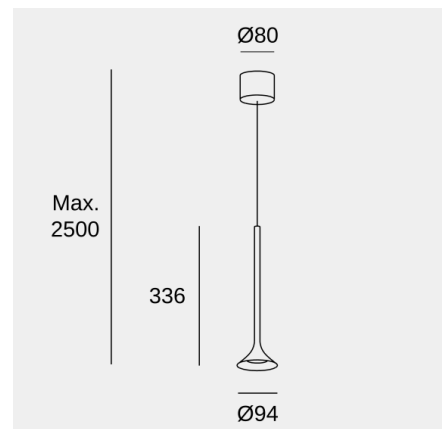

Alive Single

Francesc Vilaró

Pendant Alive Single LED 8.5 LED warm-white 2700K ON-OFF Black 492lm

Technical features

- Luminaire total power: 8.5W
- Real lumens: 492
- Real lm/W: 58
- Correlated Colour Temperature (CCT): LED warm-white 2700K
- Structure material: Aluminium, Steel
- Structure finish: Black
- Diffuser material: Methacrylate
- Diffuser finish: Tinted
- Voltage / frequency: 100-277V/50-60Hz
- Dimming protocol: ON-OFF
- Power Factor: 0.90
- THD%: 20
- Useful life: 50,000h L80B20
- Warranty: 5 años

Luminotechnic features

- CRI: 80
- MacAdam steps: 2
- Photobiological risk: RG1

Lampholder	Quantity	Light source power (W)	Correlated Colour Temperature (CCT)
LED	1	6.9W	LED warm-white 2700K

Image may not match reference. LedsC4 reserves the right to amend any of the product's components. The data related to flux, power and colour temperature may be subject to changes made by the manufacturer.

Alive Single

Francesc Vilaró

Pendant Alive Single LED 8.5 LED warm-white 2700K ON-OFF Black 492lm

Logistics

x 6

Net weight (kg): 0.62

Packaged weight (kg): 1.1

Packaging: 135mm x 135mm x 505mm