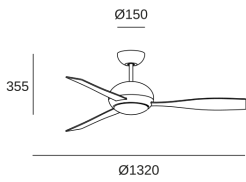

Sirocco

30-7657-81-EC

Jordi Blasi

Fan IP20 Sirocco LED LED warm-white 3000K 0-10V / DALI / PWM Satin nickel Transparent

TECHNICAL FEATURES

Luminaire total power : 16W

Real lumens : 1027

Real lm/W : 64

Lens / reflector angle : HORIZONTAL 107°

Structure material : Steel, Glass

Structure finish : Satin nickel

Diffuser material : Glass

Diffuser finish : Sandblasted

Driver Brand : MEANWELL

Voltage / frequency : 220-240V/50-60Hz

VENTILATION FEATURES

Blade finish: Transparent

Blade material: Polycarbonate

Maximum sound level (dB): 44

Minimum sound level (dB): 37

Maximum flow: 107.60

Power used: 16W

Service value: 6.73

LOGISTICS

Net weight (kg): 7.49

Packaged weight (kg): 8.69

Packaging: 640mm x 320mm x 250mm

LIGHT APPLICATION