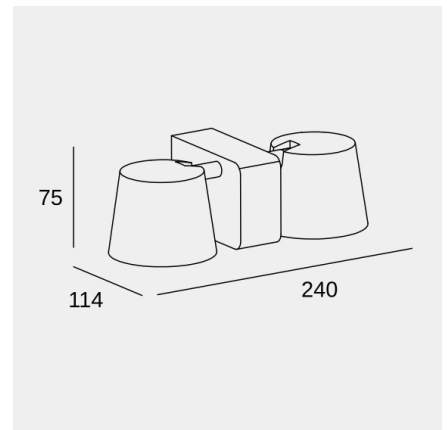

Drone Double

Manel Llusçà

Wall fixture Drone Double LED 16.3 LED warm-white 2700K ON-OFF Brown 613lm

Technical features

- Luminaire total power: 16.3W
- Real lumens: 613
- Real lm/W: 38
- Correlated Colour Temperature (CCT): LED warm-white 2700K
- UGR: ≤ 16
- Structure material: Aluminium
- Structure finish: Brown
- Diffuser material: Aluminium
- Diffuser finish: Chrome
- Driver Brand: HEP
- Voltage / frequency: 100-277V/50-60Hz
- Dimming protocol: ON-OFF
- Power Factor: 0.90
- Useful life: 50,000h L80B20
- Warranty: 5 años
- Easily recyclable luminaire

Luminotechnic features

- CRI: 80
- MacAdam steps: 2
- Photobiological risk: RG1
- UGR crosswise: 0.1
- UGR lengthwise: 0.1

Lampholder	Quantity	Light source power (W)	Correlated Colour Temperature (CCT)
LED	1	14W	LED warm-white 2700K