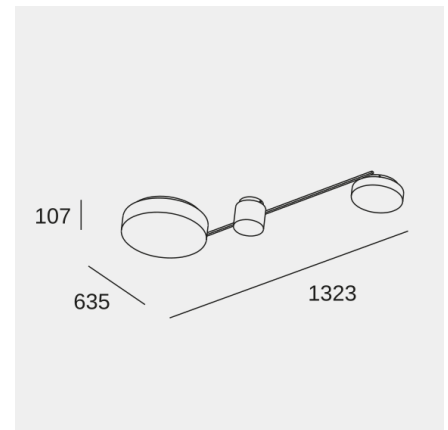

Spark Triplex Ø390mm + Ø240mm + Ø140mm

Joel Karlson

Ceiling fixture Spark Triplex Ø390mm + Ø240mm + Ø140mm LED 68.5 SW 2700-3000-4000K DALI Black 3159lm

Technical features

- Luminaire total power: 68.5W
- Real lumens: 3159 (3000K)
- Real lm/W: 46
- Correlated Colour Temperature (CCT): SW 2700-3000-4000K
- Structure material: Steel
- Structure finish: Black
- Diffuser material: Glass
- Diffuser finish: OPAL
- Driver Brand: TCI
- Voltage / frequency: 220-240V/50-60Hz
- Dimming protocol: DALI
- Power Factor: 0.95
- Useful life: 50,000h L80B20
- Warranty: 5 años
- Easily recyclable luminaire

Luminotechnic features

- CRI: 90
- MacAdam steps: 3
- Photobiological risk: RGO

Lampholder	Quantity	Light source power (W)
LED	1	63.2W

Image may not match reference. LedsC4 reserves the right to amend any of the product's components. The data related to flux, power and colour temperature may be subject to changes made by the manufacturer.

Spark Triplex Ø390mm + Ø240mm + Ø140mm

Joel Karlson

Ceiling fixture Spark Triplex Ø390mm + Ø240mm + Ø140mm LED 68.5 SW 2700-3000-4000K DALI Black 3159lm

Logistics

x 1

Net weight (kg): 5.73

Packaged weight (kg): 8.69

Packaging: 210mm x 690mm x
1400mm

Light application

Image may not match reference. LedsC4 reserves the right to amend any of the product's components. The data related to flux, power and colour temperature may be subject to changes made by the manufacturer.