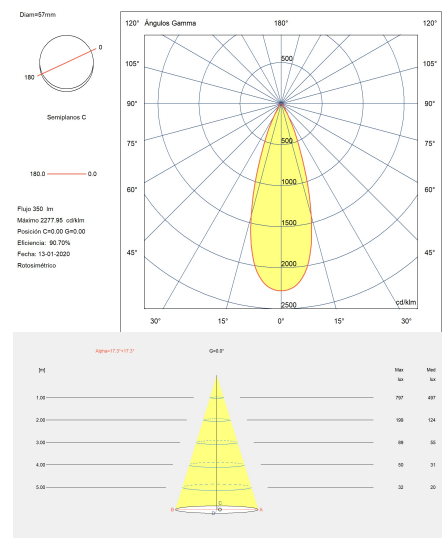

### Technical features

Luminaire total power: 24W

Lens / reflector angle: MEDIUM 35°

Structure material: Aluminium, Steel

Structure finish: White

Recommended light bulb: GU10

Voltage / frequency: 100-240V/50-60Hz

### Luminotechnic features

Lampholder	Quantity	Light source power (W)	Correlated Colour Temperature (CCT)
GU10	3	Max. power 8W	-

Image may not match reference. LedsC4 reserves the right to amend any of the product's components. The data related to flux, power and colour temperature may be subject to changes made by the manufacturer.