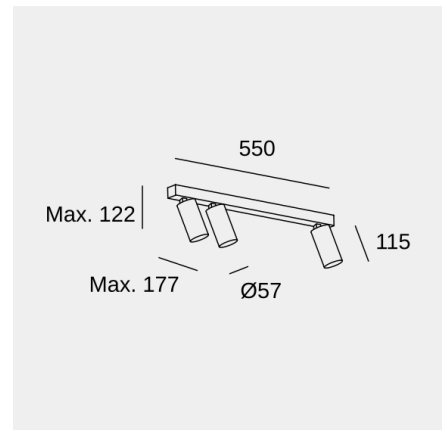

### Technical features

Luminaire total power: 24W

Lens / reflector angle: MEDIUM 35°

Structure material: Aluminium, Steel

Structure finish: White

Recommended light bulb: GU10

Voltage / frequency: 100-240V/50-60Hz

### Luminotechnic features

Lampholder	Quantity	Light source power (W)	Correlated Colour Temperature (CCT)
GU10	3	Max. power 8W	-

Image may not match reference. LedsC4 reserves the right to amend any of the product's components. The data related to flux, power and colour temperature may be subject to changes made by the manufacturer.

### Logistics

x 6

Net weight (kg): 1.7

Packaged weight (kg): 2.28

Packaging: 670mm x 100mm x 148mm

Image may not match reference. LedsC4 reserves the right to amend any of the product's components. The data related to flux, power and colour temperature may be subject to changes made by the manufacturer.