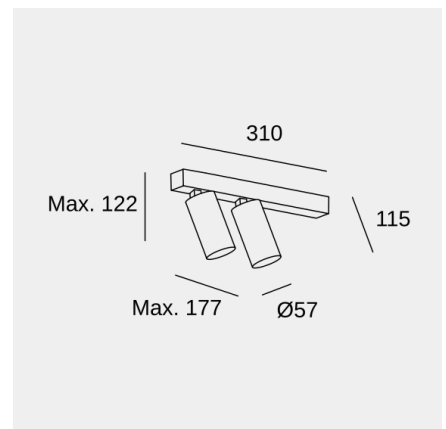

Photometric test performed with a standard bulb

Image may not match reference. LedsC4 reserves the right to amend any of the product's components. The data related to flux, power and colour temperature may be subject to changes made by the manufacturer.