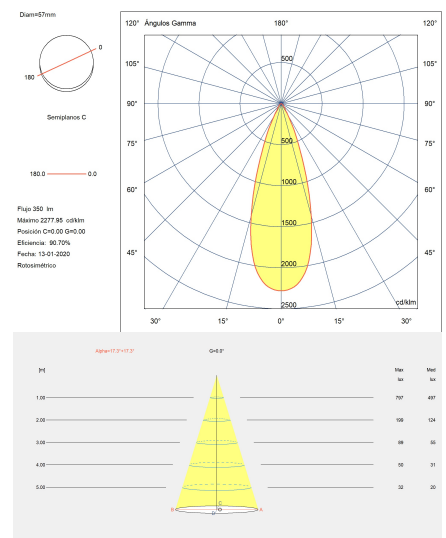

Photometric test performed with a standard bulb

Image may not match reference. LedsC4 reserves the right to amend any of the product's components. The data related to flux, power and colour temperature may be subject to changes made by the manufacturer.