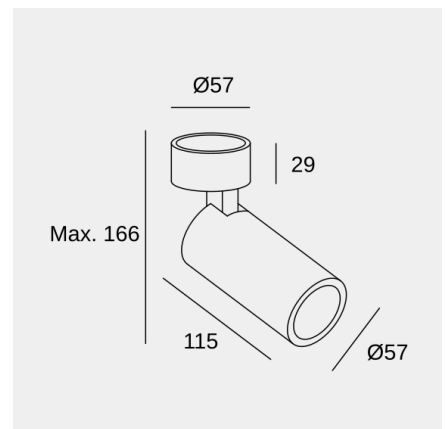

Simply

Josep Patsi

Spotlight Simply 8 Black 317lm

Technical features

- Luminaire total power: 8W
- Lens / reflector angle: MEDIUM 35°
- Structure material: Aluminium, Steel
- Structure finish: Black
- Recommended light bulb: GU10
- Voltage / frequency: 100-240V/50-60Hz
- Warranty: 5 años
- Easily recyclable luminaire

Luminotechnic features

Lampholder	Quantity	Light source power (W)	Correlated Colour Temperature (CCT)
GU10	1	Max. power 8W	-

Image may not match reference. LedsC4 reserves the right to amend any of the product's components. The data related to flux, power and colour temperature may be subject to changes made by the manufacturer.

Simply

Josep Patsi

Spotlight Simply 8 Black 317lm

Logistics

x 20

Net weight (kg): 0.44

Packaged weight (kg): 0.52

Packaging: 70mm x 70mm x 215mm