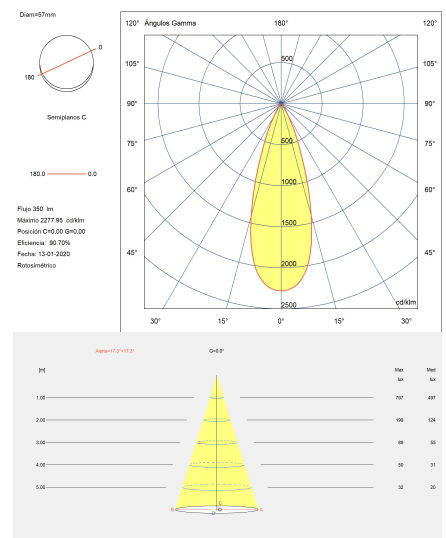

Luminotechnic features

Lampholder	Quantity	Light source power (W)	Correlated Colour Temperature (CCT)
GU10	1	Max. power 8W	-

Image may not match reference. LedsC4 reserves the right to amend any of the product's components. The data related to flux, power and colour temperature may be subject to changes made by the manufacturer.