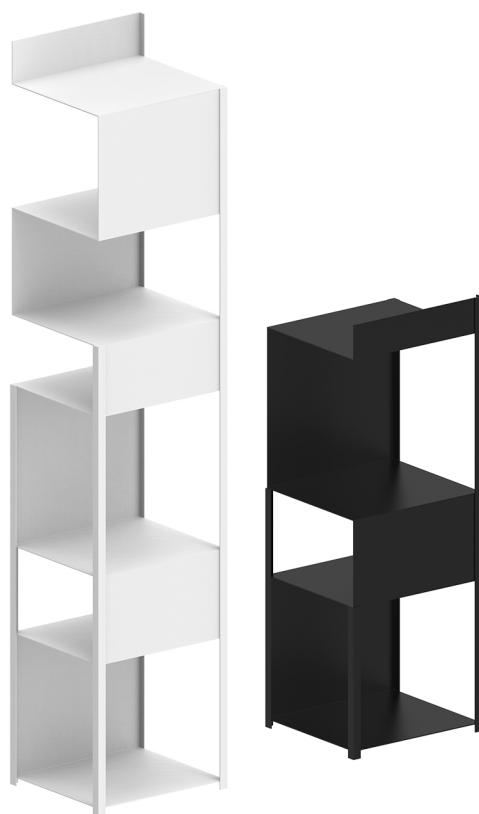

# TITO

Designer : Franco Raggi

**Frame and shelves :** Copper black sand-touch / Embossed white

**Dimensions :** 40 x 35 x H 110 cm / 40 x 35 x H 195 cm

## Frame and shelves finishes

Copper black  
sand-touch

Embossed  
white