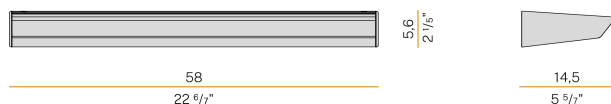

Technical drawing