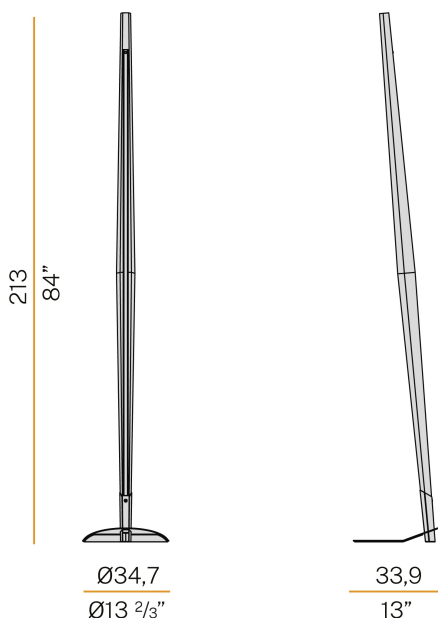

PANZERI

Viisi

220-240V AC dimmable (Push DIM)

T02001.210.0402

● white

Data sheet

CODE	T02001.210.0402
SYSTEM POWER CONSUMPTION	44W
EFFICACY	54lm/W
LIGHT SOURCE	LED
COLOUR TEMPERATURE	3000K Ra>90
LIGHT DISTRIBUTION	diffused
POWER SUPPLY	220-240V AC
FREQUENCY	50/60Hz
ELECTRICAL CONFIGURATION	dimmable (Push DIM)
DRIVER	integrated included
NOMINAL LUMINOUS FLUX	5180lm
LUMEN OUTPUT	2376lm
EFFICIENCY	45.9%
WEIGHT	4.95 Kg
PROTECTION DEGREE	IP20
PACKING DIMENSIONS	0,0 x 0,0 x 0,0 cm

Floor lighting fixture for interiors, with indirect light emission.
Pickled sheet metal bearing base in polyacrylic paint.
Machined aluminium structure in white or black polyacrylic paint.
Anodized extruded aluminium heat sink.
Extruded polycarbonate diffuser with opaline finish.
Push-button to adjust luminosity.
Equipped with a 2,3m (90,6") long power cable in transparent PVC with plug.

Technical drawing