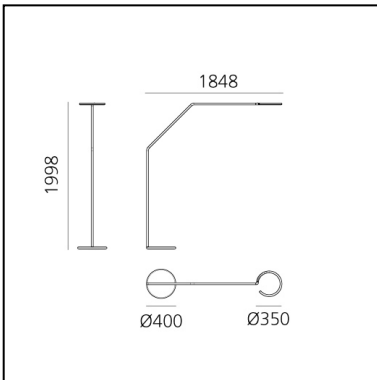

Vine Light - Floor - APP Compatible

BIG - Bjarke Ingels Group

LUMINAIRE

- Watt: **35W**
- Delivered lumens output: **2639lm**
- CCT: **3000K**
- Efficiency: **48%**
- Efficacy: **75.41lm/W**
- CRI: **90**

DESCRIPTION

Vine Light is a pure and balanced line that reaches great freedom of movement with only two joints, leaving users free to define their own light with a simple gesture.

An unbroken section, measuring only 16 mm for the small versions and 25 mm for the big ones (floor, wall), shapes the structure and houses all the opto-electronic and mechanical elements.

DIMENSIONS

- Length: **cm 184.8**
- Height: **cm 199.8**
- Base Diameter: **cm 40**