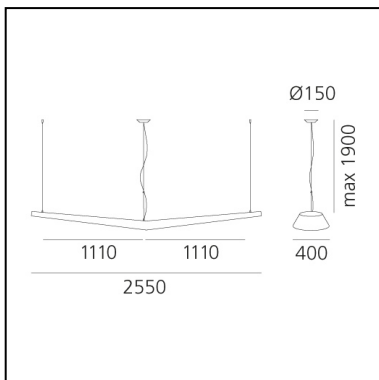

Mouette Symmetric 2500 - Cable length 1900mm - Undimmable

Wilmotte & Industries

IP40/20   EAC

LUMINAIRE

- Power Supply: **Electronic integrated**
- Watt: **135W**
- Voltage: **220V-240V**
- Delivered lumens output: **12215lm**
- CCT: **3000K**
- Efficiency: **80%**
- Efficacy: **90.48lm/W**
- CRI: **80**

DESCRIPTION

Single pendant with diffused lighting using 54W T16 fluorescent lamps and 105 W LED. Solid opaline diffuser in moulded polypropylene. The upper part has an opening for easy installation and maintainance. Luminaire comes complete with 1900mm or 5900mm long quick-adjustment steel suspension cables, ceiling plate and power cable. All the light sources are included (3000K).

PRODUCT CODE: AK00400

FEATURES

- Article Code: **AK00400**
- Colour: **White opaline**
- Installation: **Suspension**
- Material: **Moulded polypropylene, aluminium**
- Series: **Architectural Indoor**
- Area contract: **Hospitality, Retail, Office, Culture**
- design by: **Wilmotte & Industries**

DIMENSIONS

- Length: **cm 255**
- Max Height from ceiling: **cm 190**
- Weight: **kg 8.5**
- Impact Resistance: **N.D.**
- Glow Wire Test: **750°**

SOURCES INCLUDED

- Category: **Led**
- Number: **1**
- Watt: **105W**
- Color temperature (K): **3000K**