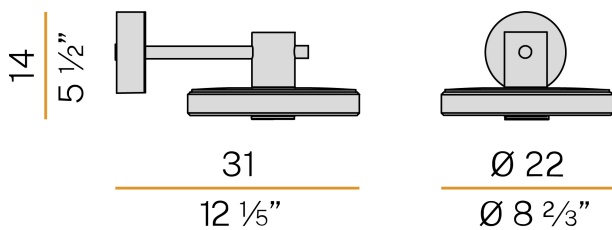

PANZERI

Venexia

220-240V AC ON-OFF

EA04816.022.0201

Data sheet

CODE	EA04816.022.0201
SYSTEM POWER CONSUMPTION	8W
EFFICACY	74.25lm/W
LIGHT SOURCE	LED
LIGHT SOURCE LIFETIME	L80 (B20) 80.000h
COLOUR TEMPERATURE	2700K Ra>80
LIGHT DISTRIBUTION	diffused
POWER SUPPLY	220-240V AC
FREQUENCY	50/60Hz
ELECTRICAL CONFIGURATION	ON-OFF
DRIVER	integrated included
NOMINAL LUMINOUS FLUX	930lm
LUMEN OUTPUT	594lm
EFFICIENCY	63.9%
WEIGHT	3,60 Kg
PROTECTION DEGREE	IP65
COLOUR TOLLERANCES	SDCM 3
SHOCK RESISTANCE RATING	IK06
PACKING DIMENSIONS	27,0 x 35,0 x 22,0 cm

Wall lighting fixture for indoor or outdoor spaces, with direct light emission.
Galvanized sheet metal wall bracket.
Die-cast aluminium wall plate in corten, mat brass or micaceous grey polyacrylic paint.
Turned aluminium arm in polyacrylic paint.
Turned aluminium structure in polyacrylic paint.
Transparent silicone gaskets.
Screen in partially mat cast glass.
Aluminium closing disk in polyacrylic paint.
Stainless steel screws.

Technical drawing