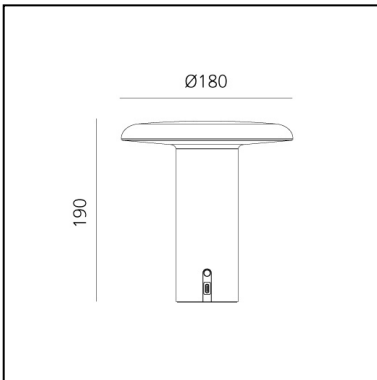

20 hours of freedom from the main electricity supply make it an ideal solution for the flexible interpretation of personal light in private and public places.

PRODUCT CODE: 0151020A

FEATURES

- Article Code: **0151020A**
- Colour: **Anodized grey**
- Installation: **Table**
- Series: **Design Collection, 2022 Artemide Collection**
- design by: **Foster + Partners**

DIMENSIONS

- Height: **cm 19**
- Diameter: **cm 18**

LUMINAIRE

- Watt: **2,5W**
- Delivered lumens output: **120lm**
- CCT: **3000K**
- Efficiency: **38%**
- Efficacy: **60.17lm/W**
- CRI: **90**