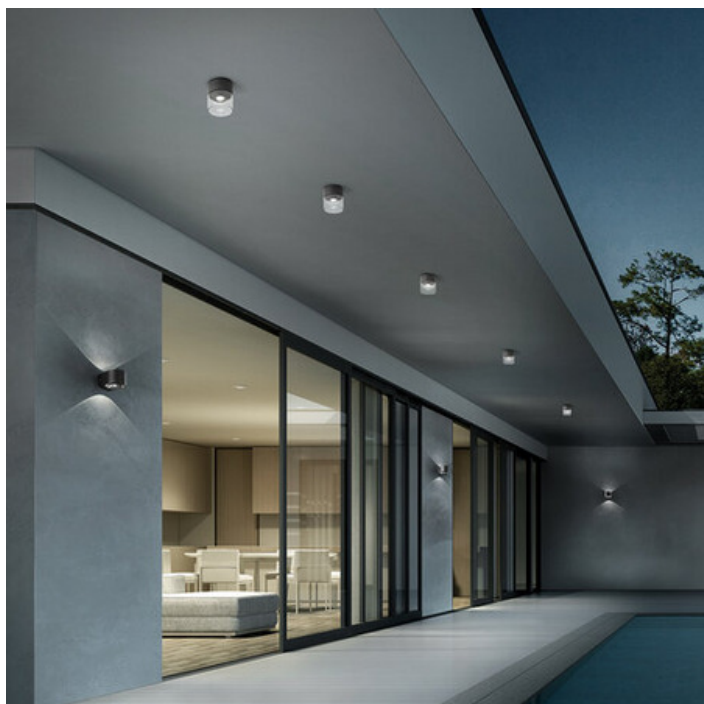

Lens _ceiling

Wall and ceiling lamps with a dark grey or white painted die-cast aluminium frame and a transparent glass diffuser. The high IP rating (IP65) makes the lamps ideal for indoor and outdoor use.