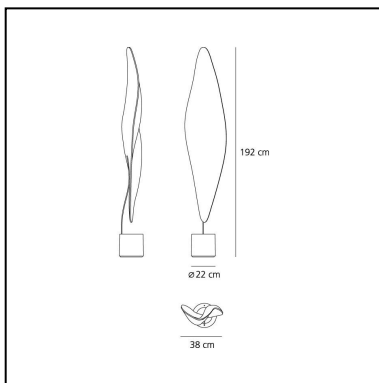

Cosmic Leaf Floor

Ross Lovegrove

IP20    

LUMINAIRE

- Watt: **11,5W**
- Voltage: **220V-240V**
- Delivered lumens output: **580lm**
- Efficiency: **73%**
- Efficacy: **52.77lm/W**
- CRI: **97**

DESCRIPTION

"It appears as a digital leaf from another World , embedded with scales like a reptile or an insect which gather light and shadow on its body to seduce a mate." Available with halogen or metal halide source. Materials: chromed steel structure; body lamp-diffuser in transparent methacrylate with texture; painted metal lighting unit.

PRODUCT CODE: 1504010A

FEATURES

- Article Code: **1504010A**
- Colour: **Transparent**
- Installation: **Floor**
- Material: **Methacrylate, steel**
- Series: **Design Collection**
- Environment: **Indoor**
- Area contract: **Residential**
- Emission: **Diffused**
- design by: **Ross Lovegrove**

DIMENSIONS

- Width: **cm 38**
- Height: **cm 192**
- Base Diameter: **cm 22**

SOURCES NOT INCLUDED

- Category: **LED RETROFIT**
- Number: **1**
- Watt: **8,5W**
- Socket: **G53**