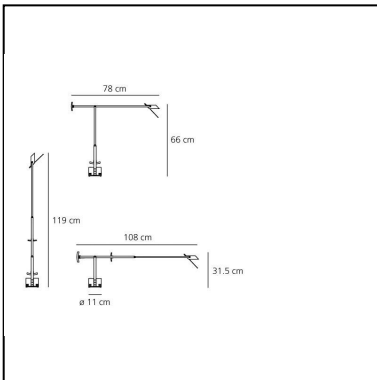

LUMINAIRE

- Transformer availability: **Integrated**
- Watt: **3,3W**
- Voltage: **220V-240V**
- Delivered lumens output: **191lm**
- Efficiency: **48%**
- Efficacy: **63.67lm/W**
- CRI: **80**

DESCRIPTION

Artemide celebrates Tizio's 50th anniversary with a special version in Richard Sapper's favorite red. Tizio is not only a masterpiece of Artemide collection but also an icon of Italian design.

Designed 50 years ago, it is still absolutely contemporary also thanks to a new integrated LED source.

An elegant synthesis of intelligent components elaborated by Richard Sapper has created a timeless product.

"When we presented it, there was nothing like it on the market, it was revolutionary. Tizio is beautiful in any different position, it is a harmonious object in all its parts, you move it with one hand and it is always extremely precise. It is not that we don't change anything over the years because we can't, we don't change anything because that's the way it is."

Ernesto Gismondi, 2014

PRODUCT CODE: A009060

FEATURES

- Article Code: **A009060**
- Colour: **Red**
- Installation: **Table**
- Material: **aluminium, technopolymer**
- Series: **Design Collection, 2022 Artemide Collection**
- Environment: **Indoor**
- Area contract: **Hospitality, Office, Residential**
- Emission: **Direct Adjustable**
- design by: **Richard Sapper**

DIMENSIONS

- Length: **cm 78**
- Height: **cm 66**
- Base Diameter: **cm 11**
- Max Extension Height: **cm 119**
- Max Extension Length: **cm 108**
- Inclination: **-42+42**
- Impact Resistance: **N/D**
- Glow Wire Test: **N/D°**

SOURCES NOT INCLUDED

- Category: **LED RETROFIT**
- Number: **1**
- Watt: **2,5W**
- Socket: **GY6.35**