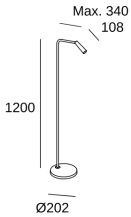

## Gamma

**25-6420-05-05**

Floor lamp Gamma LED 3.2W LED warm-white 2700K ON-OFF Black 293lm

### TECHNICAL FEATURES

Luminaire total power : 4.3W

Real lumens : 293

Real lm/W : 68

Correlated Colour Temperature (CCT) : LED warm-white 2700K

Lens / reflector angle : MEDIUM 34°

Structure material : Aluminium

### LOGISTICS

Net weight (kg): 3.15

Packaged weight (kg): 4.75

Packaging: 300mm x 180mm x 1176mm