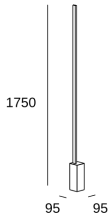

Circ

Josep Patsi

25-2934-BW-M3

Floor lamp Circ LED 27W LED warm-white 3000K TOUCH DIMMING White 2248lm

TECHNICAL FEATURES

Luminaire total power : 29.5W

Real lumens : 2248

Nominal lumens : 2700

Real lm/W : 76

Correlated Colour Temperature (CCT) : LED warm-white 3000K

Lens / reflector angle : FLOOD 89°

Structure material : Aluminium

Structure finish : White

Diffuser material : Methacrylate

Diffuser finish : Tinted

Photobiological risk: RG0

Lampholder	Quantity	Light source power (W)
LED	1	27W

LOGISTICS

Net weight (kg): 5.45

Packaged weight (kg): 6.64

Packaging: 150mm x 160mm x 1845mm

1 Un