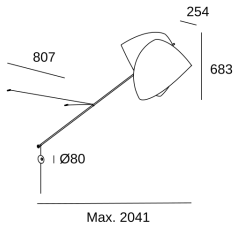

Voiles

Celine Wright

05-7723-05-14

Wall fixture Voiles LED 28.5W LED warm-white 2700K TOUCH DIMMING Black 2071lm

TECHNICAL FEATURES

IP20

Luminaire total power : 33.6W

Real lumens : 2071

Nominal lumens : 3198

Real lm/W : 62

Correlated Colour Temperature (CCT) : LED warm-white 2700K

UGR : <=16

Structure material : Steel

Structure finish : Black

Diffuser material : Japanese paper

Diffuser finish : White

MacAdam steps: 3

Photobiological risk: RG0

UGR

UGR crosswise: 14.8

UGR lengthwise: 8.8

Lampholder	Quantity	Light source power (W)
LED	1	28.5W

LOGISTICS