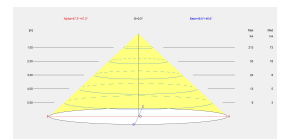

Invisible

Francesc Vilaró

25-5693-05-05

Floor lamp Invisible LED 9W LED warm-white 3000K TOUCH DIMMING Black 511 lm

TECHNICAL FEATURES

Luminaire total power : 11.2W

Real lumens : 511

Nominal lumens : 900

Real lm/W : 46

Correlated Colour Temperature (CCT) : LED warm-white 3000K

Lens / reflector angle : FLOOD 94°

Structure material : Steel, Aluminium

Structure finish : Black

Diffuser material : Methacrylate

Diffuser finish : Opal

Driver Brand : HEP

Voltage / frequency : 100-240V/50-60Hz

Dimming protocol : TOUCH DIMMING

Power Factor : 0.80

Useful life : 50.000h L80B20

Warranty : 5 Years

LUMINOTECHNIC FEATURES

CRI: 90

MacAdam steps: 3

Photobiological risk: RG0

Lampholder	Quantity	Light source power (W)
LED	1	9W

LOGISTICS