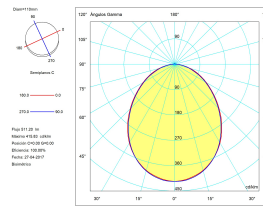

Invisible

Francesc Vilaró

25-5693-05-05

Floor lamp Invisible LED 9W LED warm-white 3000K TOUCH DIMMING Black 511 lm

TECHNICAL FEATURES

Luminaire total power : 11.2W

Real lumens : 511

Nominal lumens : 900

Real lm/W : 46

Correlated Colour Temperature (CCT) : LED warm-white 3000K

Lens / reflector angle : FLOOD 94°

Structure material : Steel, Aluminium

Structure finish : Black

Diffuser material : Methacrylate

Diffuser finish : Opal

Driver Brand : HEP

Voltage / frequency : 100-240V/50-60Hz

Dimming protocol : TOUCH DIMMING

Power Factor : 0.80

Useful life : 50.000h L80B20

Warranty : 5 Years

LUMINOTECHNIC FEATURES

CRI: 90

MacAdam steps: 3

Photobiological risk: RG0

Lampholder	Quantity	Light source power (W)
LED	1	9W

LOGISTICS