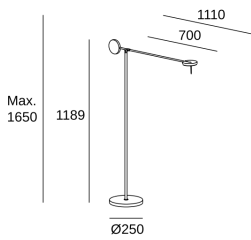

### TECHNICAL FEATURES

Luminaire total power : 11.2W

Real lumens : 511

Nominal lumens : 900

Real lm/W : 46

Correlated Colour Temperature (CCT) : LED warm-white 3000K

Lens / reflector angle : FLOOD 94°

Structure material : Steel, Aluminium