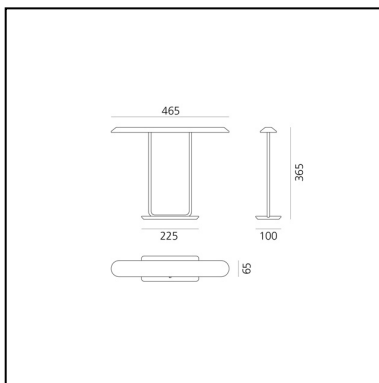

Tempio - Bronze

Atelier Oi

IP20 

LUMINAIRE

- Watt: **14W**
- Delivered lumens output: **524lm**
- CCT: **3000K**
- Efficiency: **52%**
- Efficacy: **37.39lm/W**
- CRI: **90**
- Dimmer Typology: **Optical Touch Dimmer**

DESCRIPTION

"Tempio light draws its inspiration from Japanese temples, from their calm philosophy, their colours and portico forms."

PRODUCT CODE: 0052010A

FEATURES

- Article Code: **0052010A**
- Colour: **Bronze**
- Installation: **Table**
- Material: **Aluminium, steel**
- Series: **Design Collection**
- Environment: **Indoor**
- Emission: **Direct**
- design by: **Atelier Oi**

DIMENSIONS

- Length: **cm 46.5**
- Width: **cm 6.5**
- Height: **cm 36.5**
- Base Length: **cm 22.5**
- Base Width: **cm 10**

SOURCES INCLUDED

- Category: **Led**
- Number: **1**
- Watt: **14W**
- Color temperature (K): **3000K**
- CRI: **80**