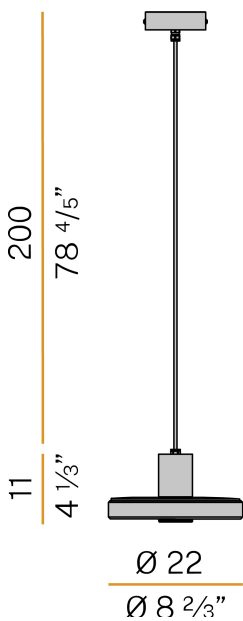

### Data sheet

CODE	EL04819.022.0201
SYSTEM POWER CONSUMPTION	8W
EFFICACY	74.25lm/W
LIGHT SOURCE	LED
LIGHT SOURCE LIFETIME	L80 (B20) 80.000h
COLOUR TEMPERATURE	2700K Ra>80
LIGHT DISTRIBUTION	diffused
POWER SUPPLY	220-240V AC
FREQUENCY	50/60Hz
ELECTRICAL CONFIGURATION	ON-OFF
DRIVER	integrated included
NOMINAL LUMINOUS FLUX	930lm
LUMEN OUTPUT	594lm
EFFICIENCY	63.9%
WEIGHT	3.40 Kg
PROTECTION DEGREE	IP65
COLOUR TOLLERANCES	SDCM 3
SHOCK RESISTANCE RATING	IK06
PACKING DIMENSIONS	27,0 x 35,0 x 22,0 cm

Suspension lighting fixture for indoor or outdoor spaces, with direct light emission. Turned aluminium structure in corten, mat brass or micaceous grey polyacrylic paint. Transparent silicone gaskets. Screen in partially mat cast glass. Aluminium closing disk in polyacrylic paint. Nickelled brass M12 cable gland. Stainless steel screws. 2m (78,7") long suspension and power cable in neoprene. Power canopy with galvanized sheet metal ceiling bracket and die-cast aluminium covering in corten, mat brass or micaceous grey polyacrylic paint.

### Technical drawing