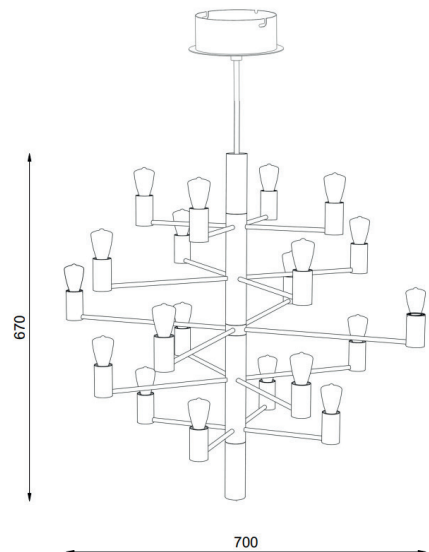

MANOLA 20

PRODUCT SPECIFICATION

Item no.	HB16659720
Category	Chandelier
Material	Metal
Mounting	Ceiling
Cord length	2,5 m
Dimmable function	Yes
Voltage	230V
Socket	E14
Wattage max	20x25W
Energy Class	A++ - E
Classification	<input type="checkbox"/>
IP Class	IP20
Height mm	670
Ø mm	700
Product weight kg	3,5
Light source included	Yes, E14 DIM LED 2,5W (HBR9301414315)
Kelvin	2400 K
Lumen	170 lm

herstal