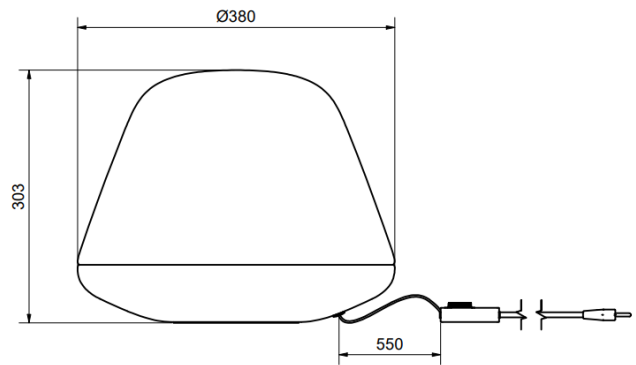

BLOOM (L)

PRODUCT SPECIFICATION

Item no.	HV4621
Category	Table lamp
Material	Metal/Glass
Mounting	Table
Cord length	2,3 m
Dimmable function	Yes
Voltage	230V
Socket	E27
Wattage max	10
Classification	<input type="checkbox"/>
Energy class	A+
Lumen	806lm
IP Class	IP20
Height mm	303
Ø mm	380
Product weight kg	4,7
Light source included	Yes