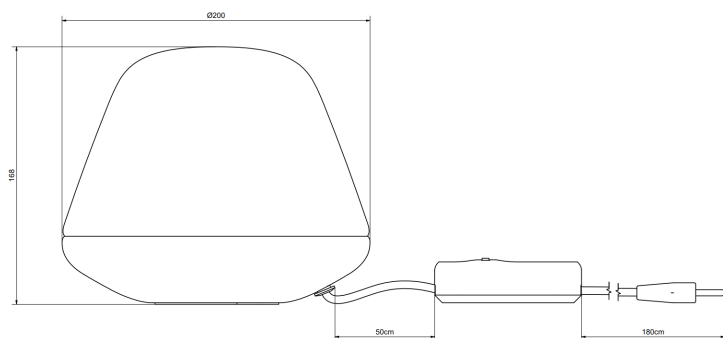

BLOOM (S)

PRODUCT SPECIFICATION

Item no.	HV4620
Category	Table lamp
Material	Metal/Glass
Mounting	Table
Cord length	2,3 m
Dimmable function	Yes
Voltage	230V
Socket	E27
Wattage max	10
Classification	<input type="checkbox"/>
Energy class	A+
Lumen	806lm
IP Class	IP20
Height mm	168
Ø mm	200
Product weight kg	1,0
Light source included	Yes

HV462019218
Brass/opal

HV462020718
Satin Silver/opal

herstal